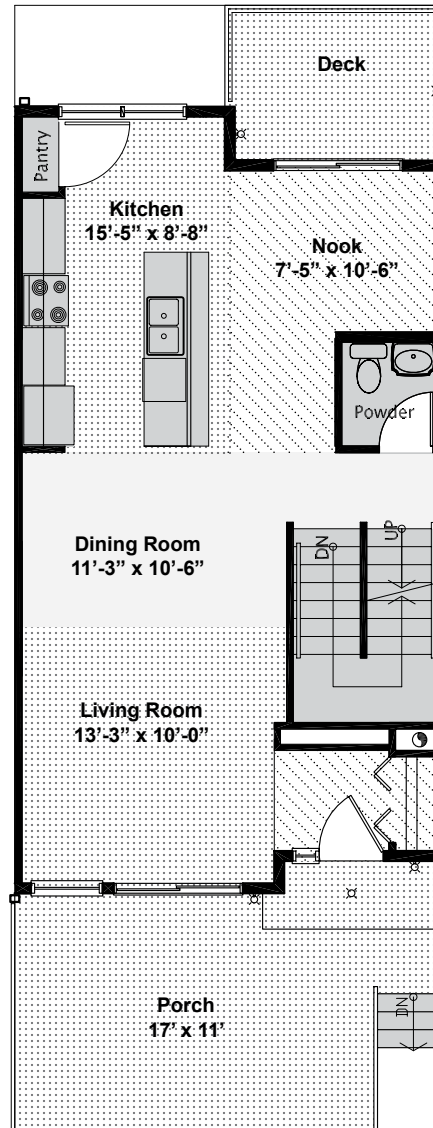

**Ground Floor**

186 sq.ft.

\*partially finished

**Main Floor**

Indoor Living 689 sq.ft.  
Outdoor Living 276 sq.ft.

**Upper Floor**

718 sq.ft.