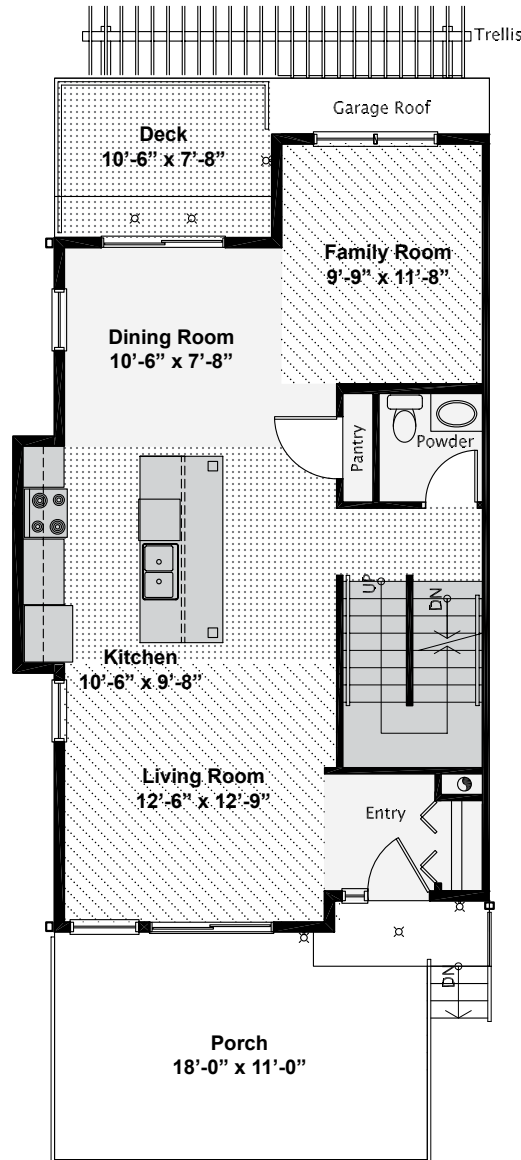

Ground Floor
206 sq.ft.
*partially finished

Main Floor
Indoor Living 767 sq.ft.
Outdoor Living 295 sq.ft.

Upper Floor
788 sq.ft.