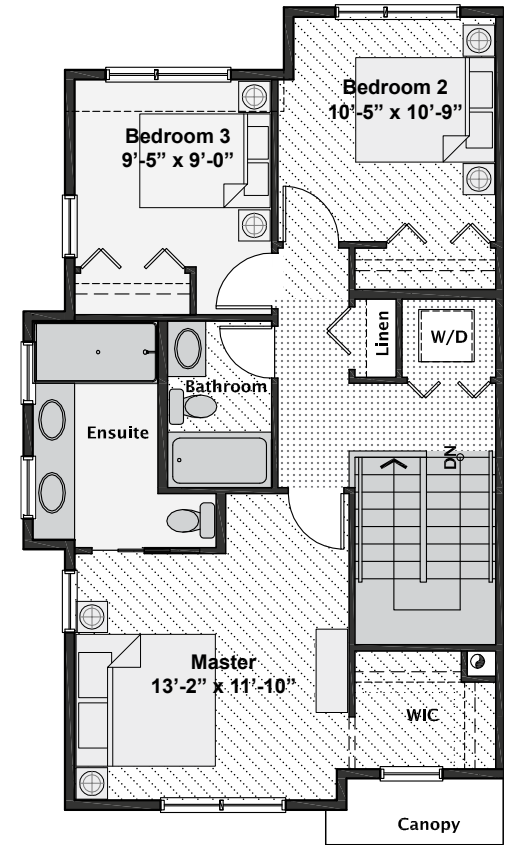

Ground Floor
206 sq.ft.
*partially finished

Main Floor
Indoor Living 767 sq.ft.
Outdoor Living 295 sq.ft.

Upper Floor
788 sq.ft.