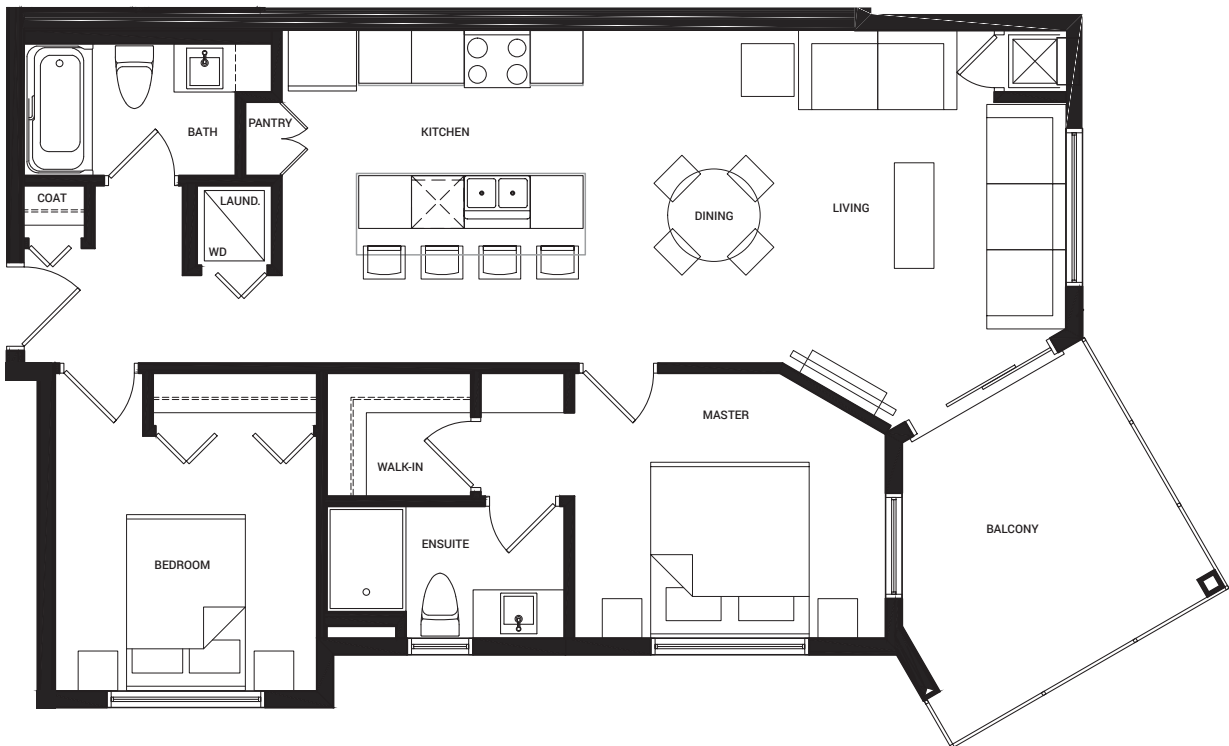

PLAN B

2 Bed, 2 Bath

Indoor 880 sq ft

Outdoor 116 sq ft

BUILDING A

BUILDING B

BUILDING C

BUILDING D